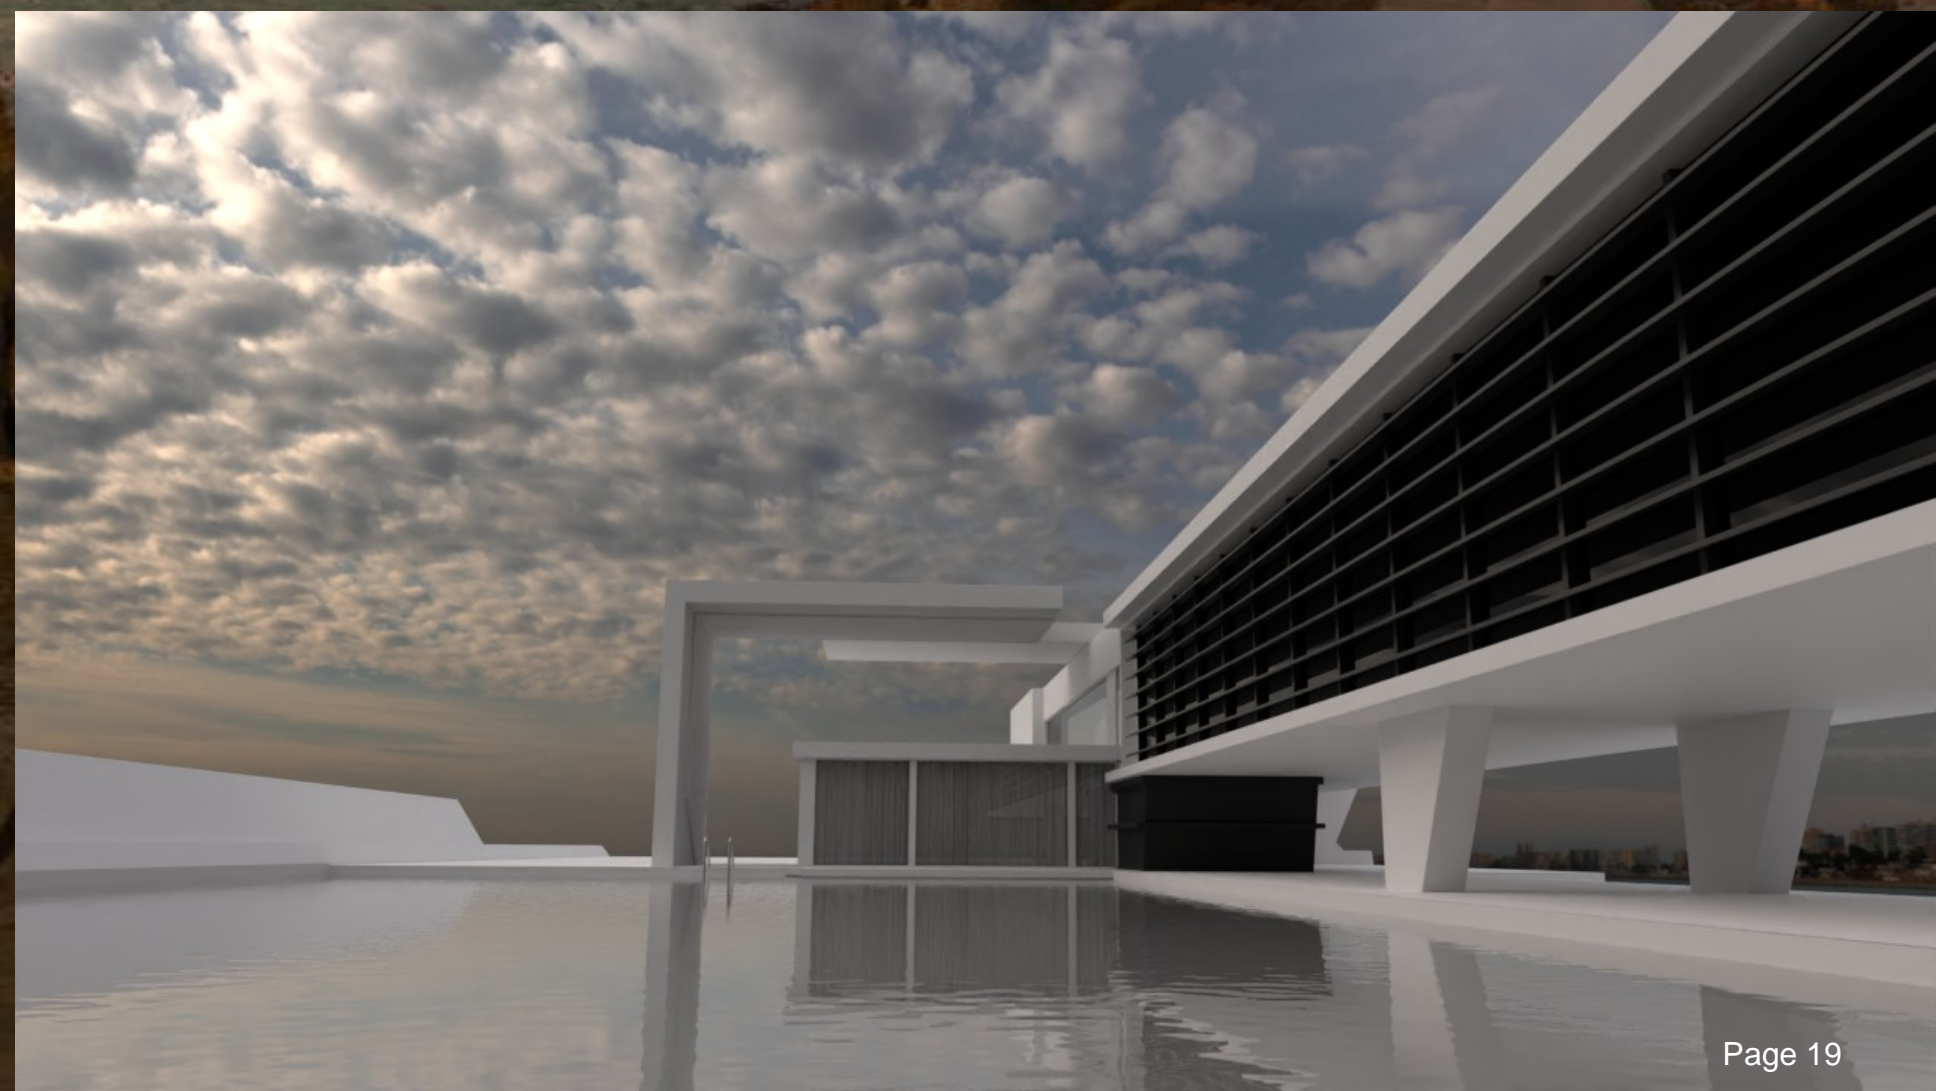

HDRI SKY 603

Dynamic Range 07 EVs
Resolution: 20000x10000px
Taken at: 20:29

HDRI SKY 604

Dynamic Range 07 EVs
Resolution: 20000x10000px
Taken at: 20:50

HDRI SKY 605

Dynamic Range 08 EVs
Resolution: 20000x10000px
Taken at: 11:42