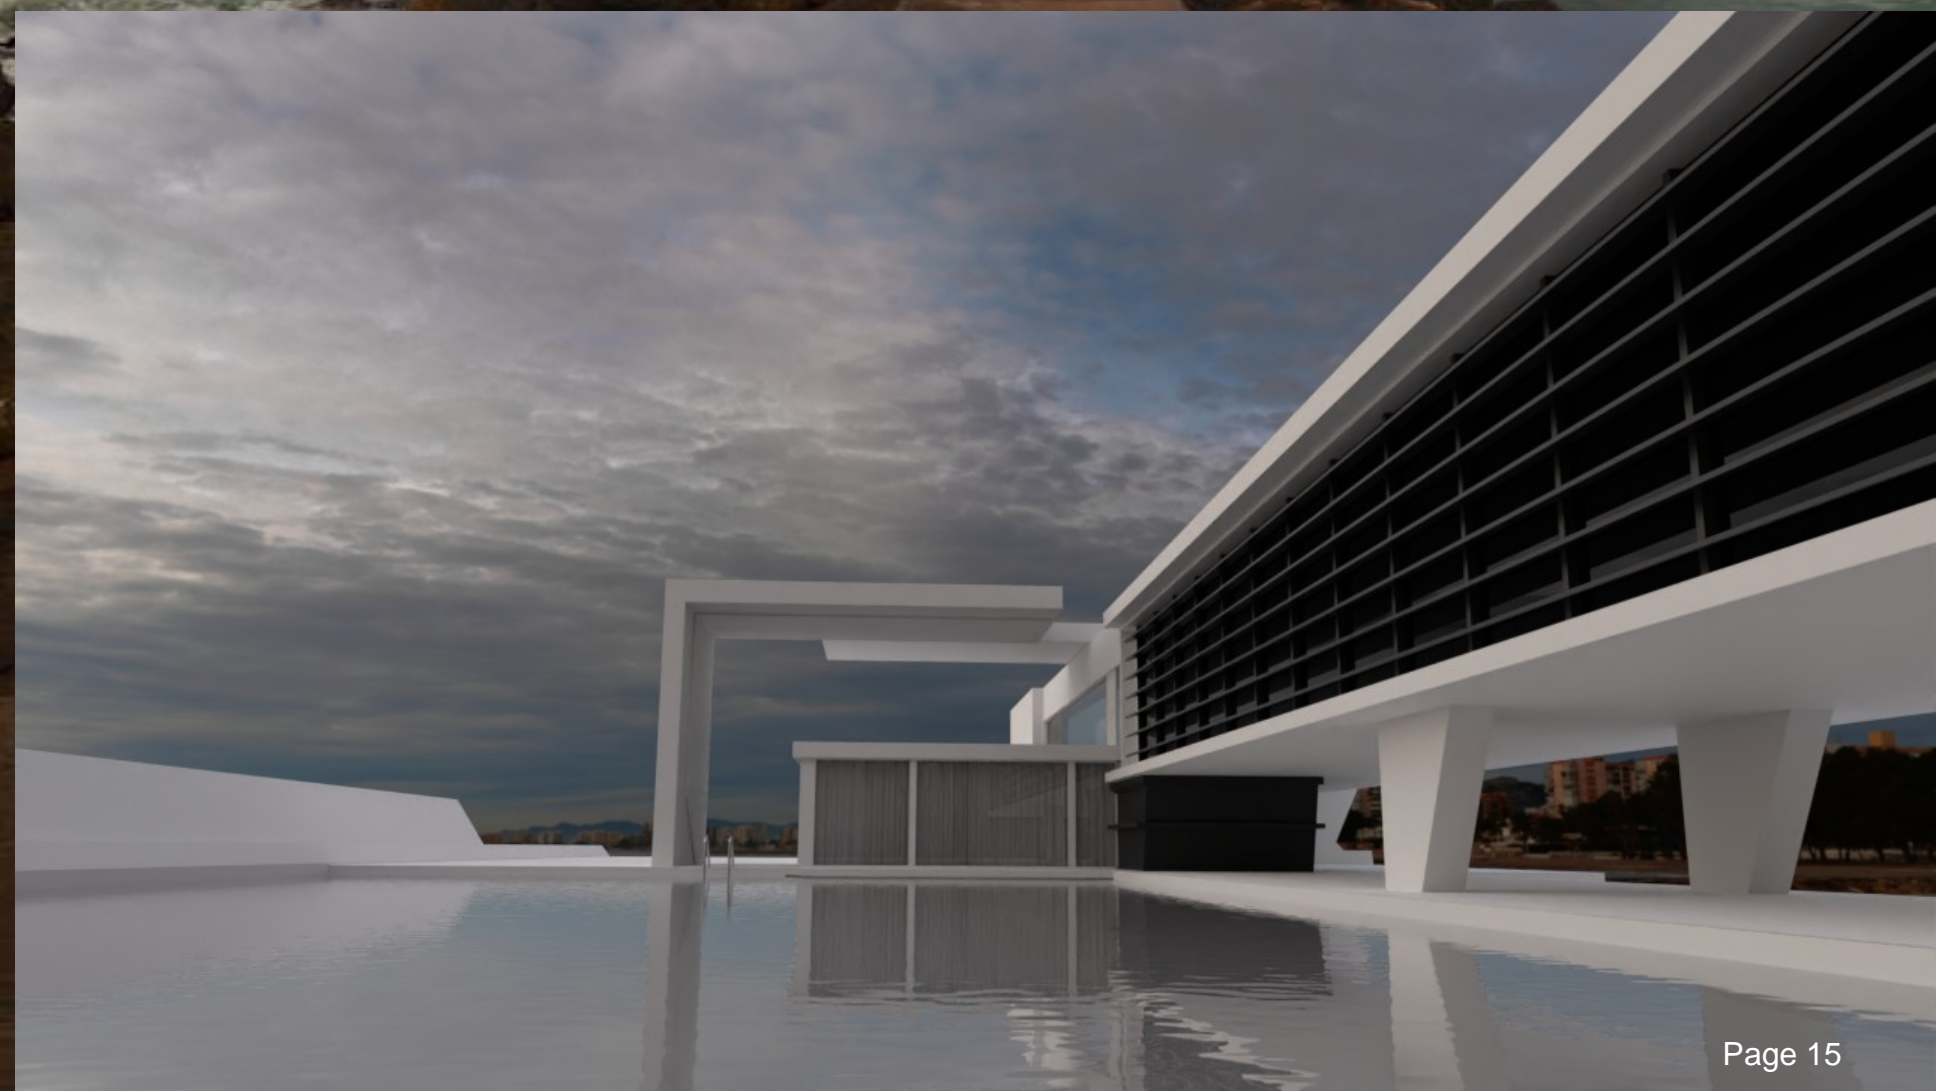

HDRI SKY 600

Dynamic Range 07 EVs
Resolution: 20000x10000px
Taken at: 20:40

HDRI SKY 601

Dynamic Range 08 EVs
Resolution: 20000x10000px
Taken at: 11:23

HDRI SKY 602

Dynamic Range 08 EVs
Resolution: 20000x10000px
Taken at: 19:50