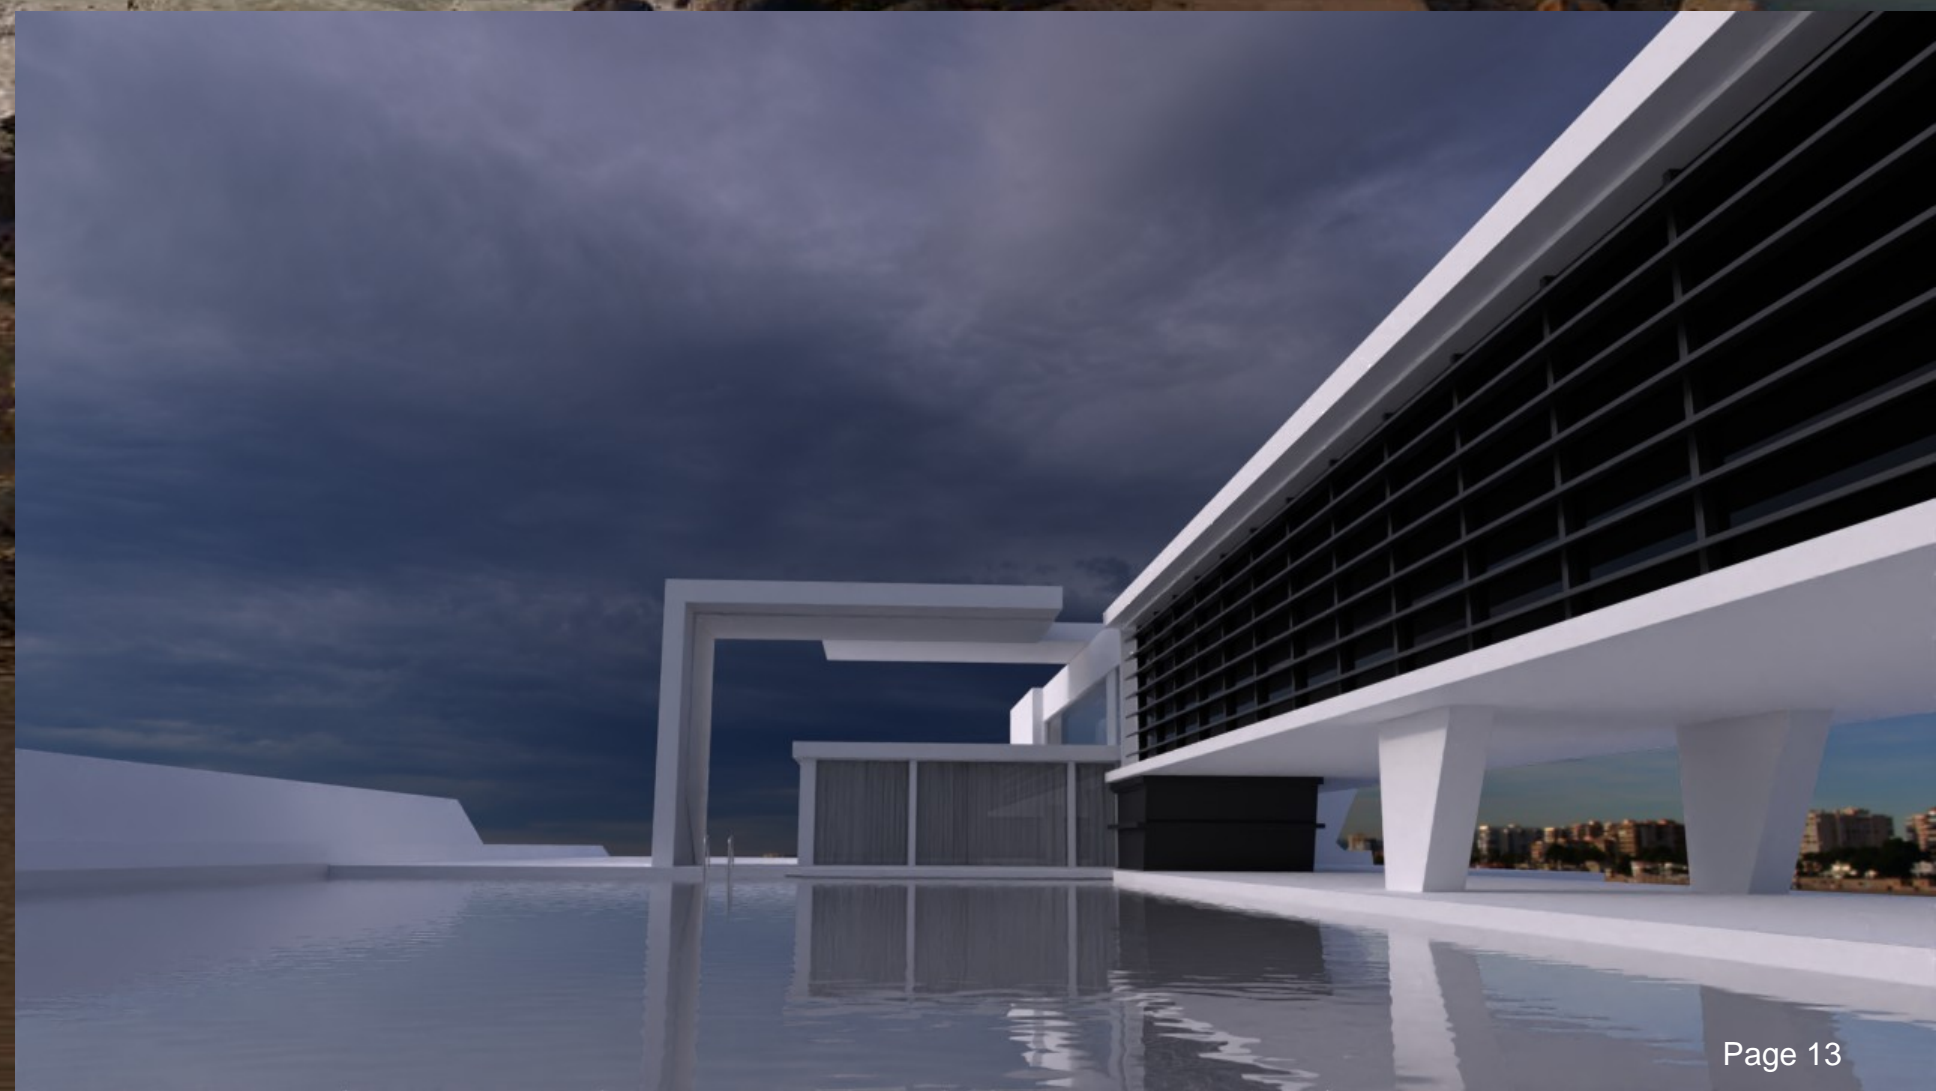

HDRI SKY 597

Dynamic Range 08 EVs
Resolution: 20000x10000px
Taken at: 20:07

HDRI SKY 598

Dynamic Range 07 EVs
Resolution: 20000x10000px
Taken at: 11:27

HDRI SKY 599

Dynamic Range 16 EVs
Resolution: 20000x10000px
Taken at: 11:47