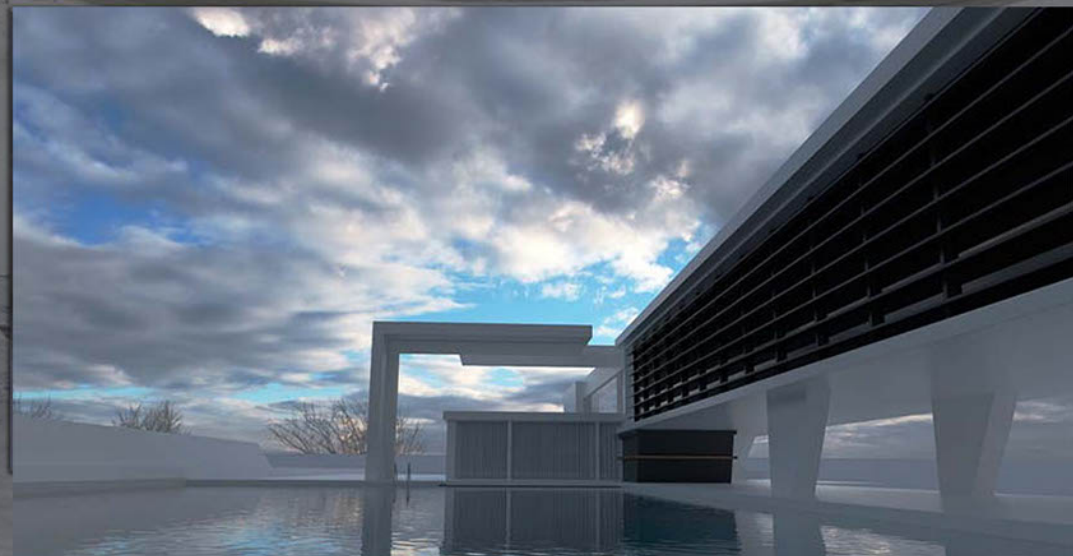

HDRI SKY 537

Resolution: 20000 x 1000px
Dynamic Range: 09 EVs
Taken at: 10:25