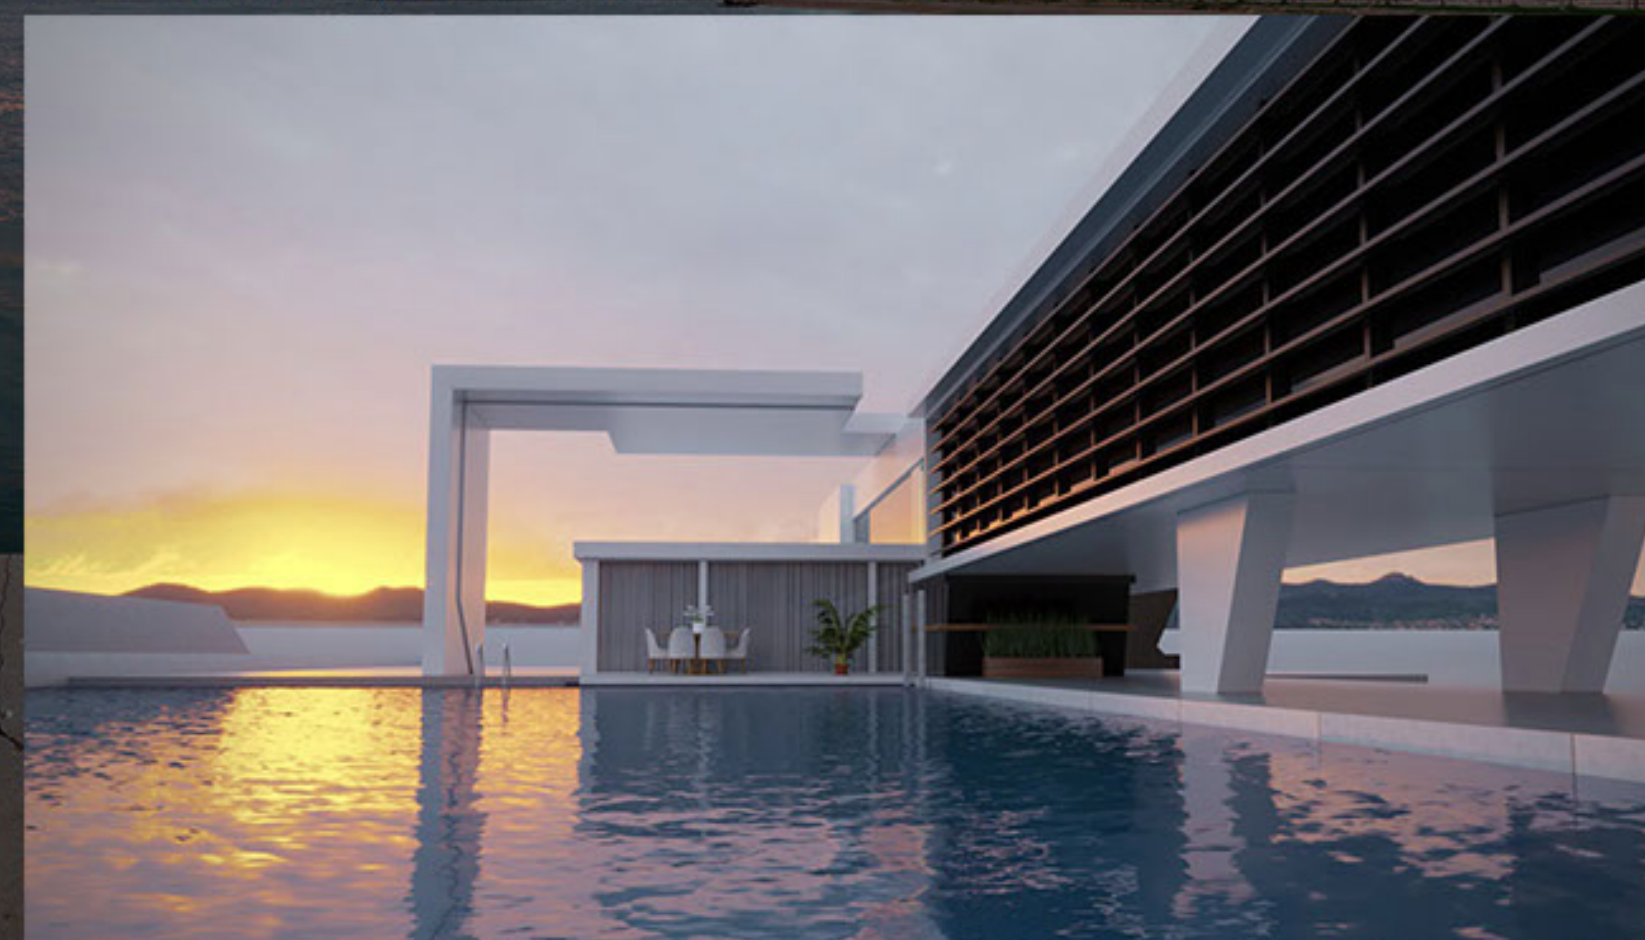

HDRI SKY 388

Resolution: 20000 x 10000px
Dynamic Range: 12 EV
Taken at: 18:30